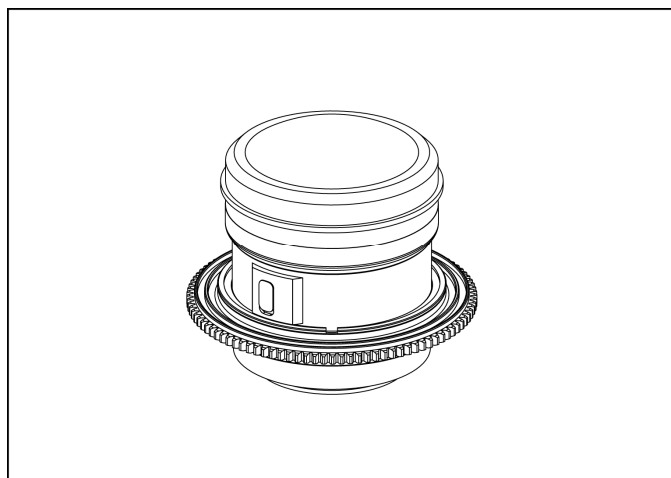

Unauthorised modifications and/or repairs of our products will automatically invalidate the warranty.

IDENTIFICATION OF PARTS

MOUNTING THE EXTENSION RING ON A PORT

Insert the plastic c-ring as shown and place it over the lens rubber zoom ring.

Insert the gear of C815-Z on the plastic c-ring until it reaches the flange of the plastic c-ring.

To remove the C815-Z gear, reverse the above steps.

The tightness between the C815-Z gear and the lens can be adjusted by removing or adding rubber grips on either sides of the plastic c-ring, spare rubber grips are included in the package.

SPECIFICATIONS

Dimensions:	Dia102mm x 14mm
Weight:	Approx. 47g
Type:	Zoom gear
Compatible lens:	Canon EF 8-15mm f/4L Fisheye USM