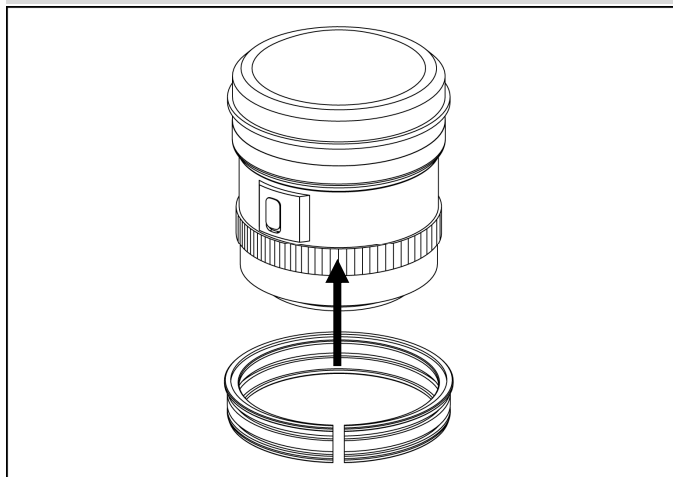

Unauthorised modifications and/or repairs of our products will automatically invalidate the warranty.

IDENTIFICATION OF PARTS

MOUNTING THE EXTENSION RING ON A PORT

Insert the plastic c-ring as shown and place it over the lens rubber zoom ring.

Insert the gear of C815-Z on the plastic c-ring until it reaches the flange of the plastic c-ring.

To remove the C815-Z gear, reverse the above steps.

The tightness between the C815-Z gear and the lens can be adjusted by removing or adding rubber grips on either sides of the plastic c-ring, spare rubber grips are included in the package.