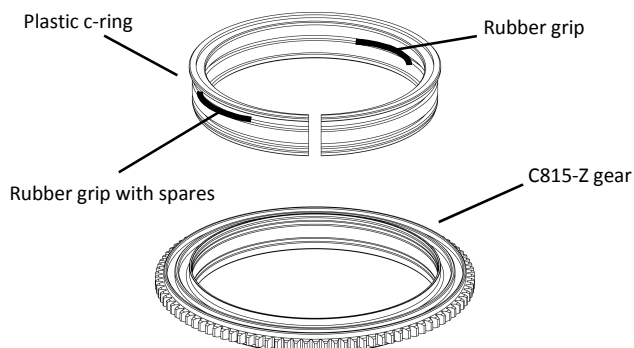

Unauthorised modifications and/or repairs of our products will automatically invalidate the warranty.

IDENTIFICATION OF PARTS

MOUNTING THE EXTENSION RING ON A PORT

Insert the plastic c-ring as shown and place it over the lens rubber zoom ring.

Insert the gear of C815-Z on the plastic c-ring until it reaches the flange of the plastic c-ring.

To remove the C815-Z gear, reverse the above steps.

The tightness between the C815-Z gear and the lens can be adjusted by removing or adding rubber grips on either sides of the plastic c-ring, spare rubber grips are included in the package.

SPECIFICATIONS

Dimensions:	Dia102mm x 14mm
Weight:	Approx. 47g
Type:	Zoom gear
Compatible lens:	Canon EF 8-15mm f/4L Fisheye USM