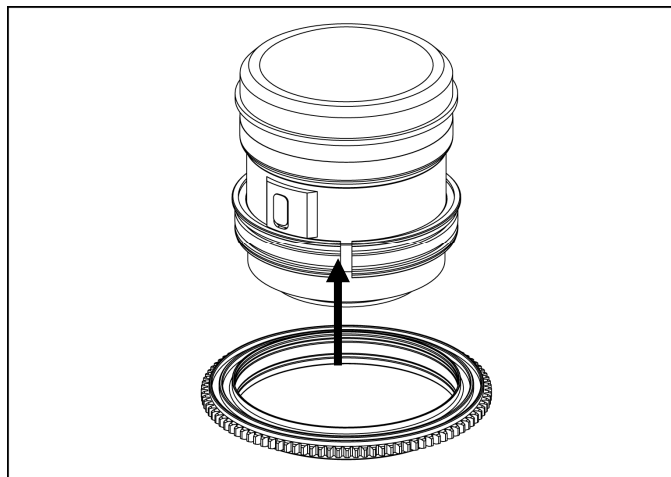

Unauthorised modifications and/or repairs of our products will automatically invalidate the warranty.

IDENTIFICATION OF PARTS

MOUNTING THE EXTENSION RING ON A PORT

Insert the plastic c-ring as shown and place it over the lens rubber zoom ring.

Insert the gear of C815-Z on the plastic c-ring until it reaches the flange of the plastic c-ring.

To remove the C815-Z gear, reverse the above steps.

The tightness between the C815-Z gear and the lens can be adjusted by removing or adding rubber grips on either sides of the plastic c-ring, spare rubber grips are included in the package.

SPECIFICATIONS

Dimensions:	Dia102mm x 14mm
Weight:	Approx. 47g
Type:	Zoom gear
Compatible lens:	Canon EF 8-15mm f/4L Fisheye USM