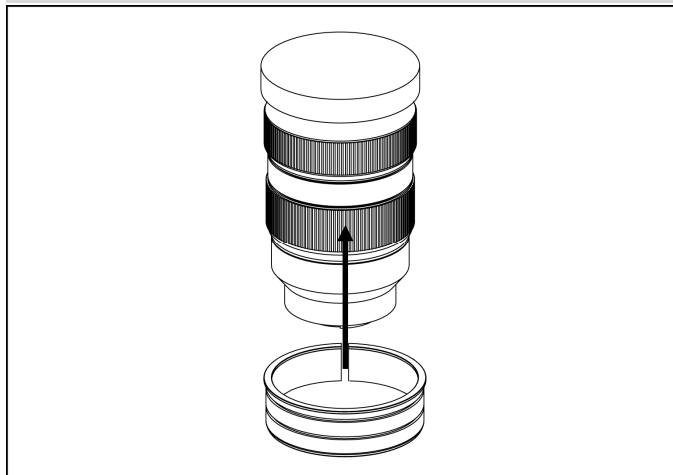

MOUNTING TO THE LENS

Insert the plastic c-ring as shown and place it over the lens zoom ring.