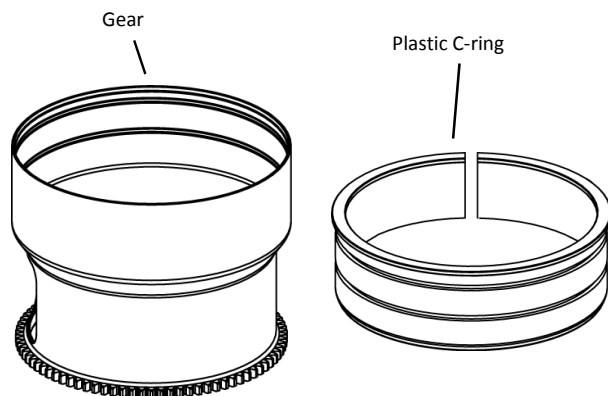

### **IDENTIFICATION OF PARTS**

Insert the gear of SFE2470GM-Z on the plastic c-ring until it reaches the flange of the plastic c-ring.

To remove the SFE2470GM-Z gear, reverse the above steps.

The tightness between the SFE2470GM-Z gear and the lens can be adjusted by removing or adding rubber grips on either sides of the plastic c-ring, spare rubber grips are included in the package.