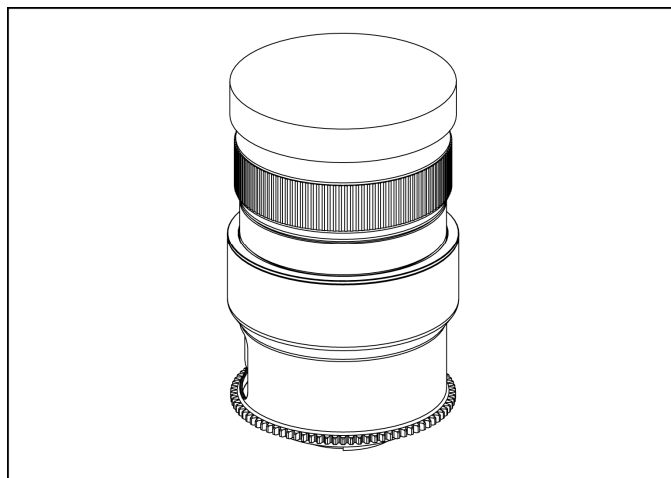

### **IDENTIFICATION OF PARTS**

Insert the gear of SFE2470GM-Z on the plastic c-ring until it reaches the flange of the plastic c-ring.

To remove the SFE2470GM-Z gear, reverse the above steps.

The tightness between the SFE2470GM-Z gear and the lens can be adjusted by removing or adding rubber grips on either sides of the plastic c-ring, spare rubber grips are included in the package.