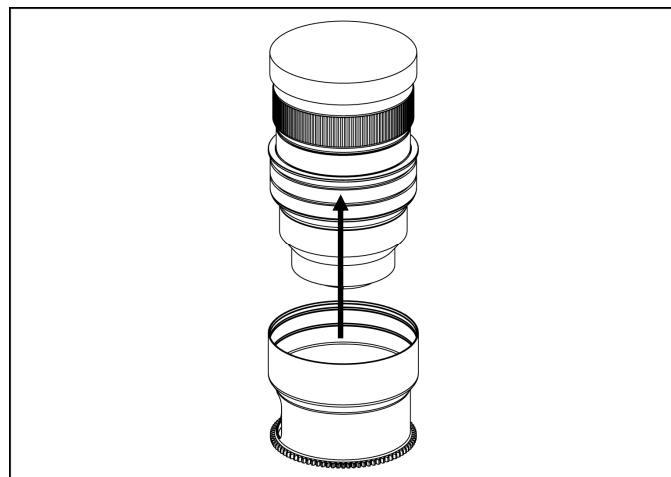

### **IDENTIFICATION OF PARTS**

Insert the gear of SFE2470GM-Z on the plastic c-ring until it reaches the flange of the plastic c-ring.

To remove the SFE2470GM-Z gear, reverse the above steps.

The tightness between the SFE2470GM-Z gear and the lens can be adjusted by removing or adding rubber grips on either sides of the plastic c-ring, spare rubber grips are included in the package.