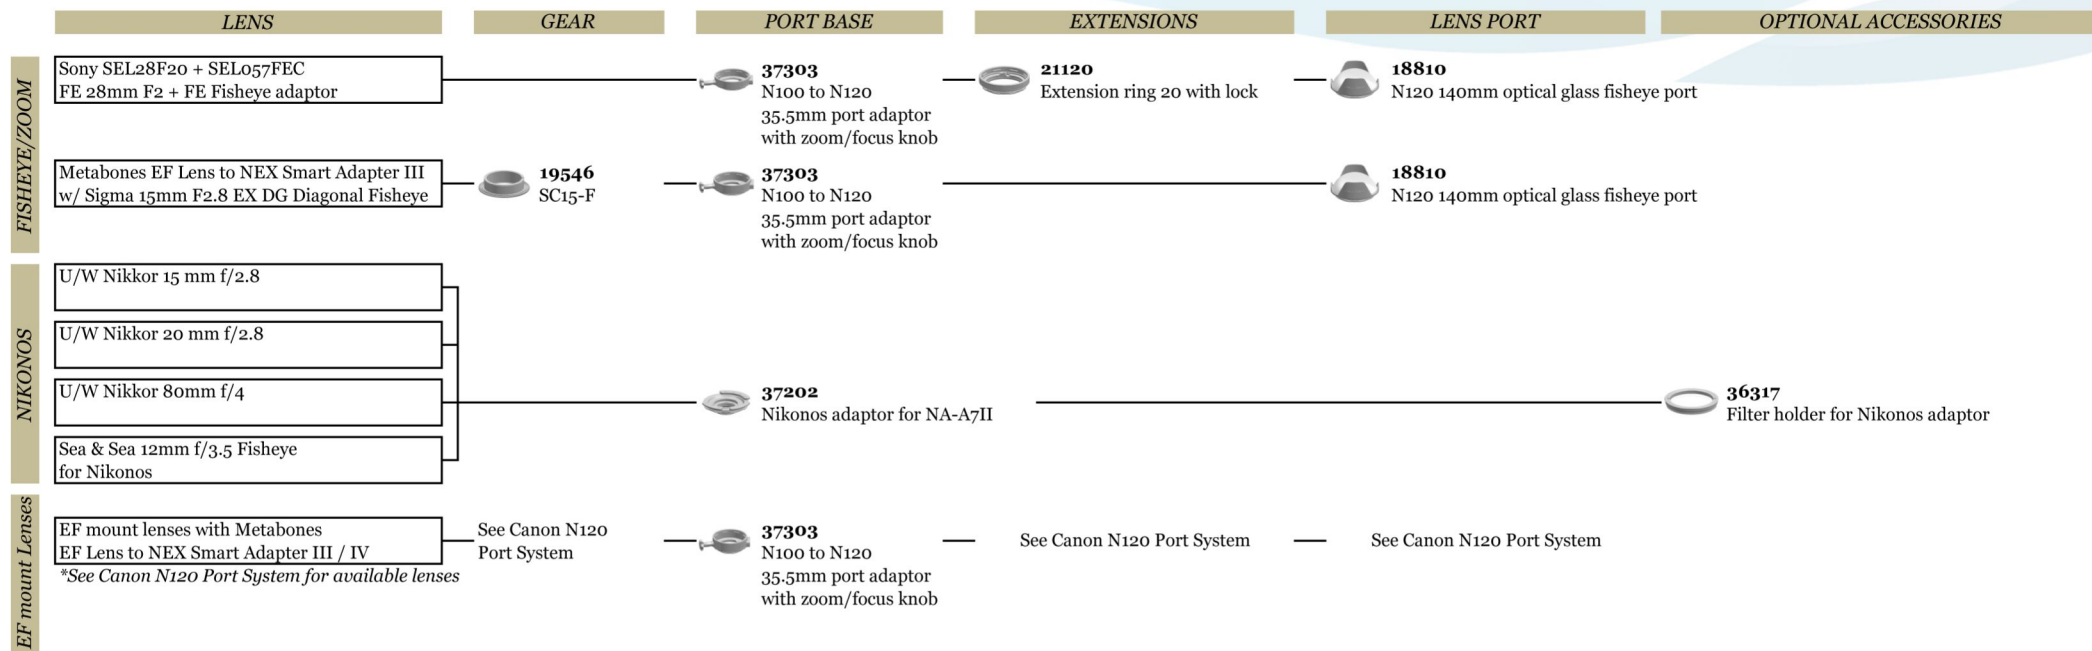

N100 Port System for Sony A7II/A7R II/A7S II System

(*1) Most optimized dome port